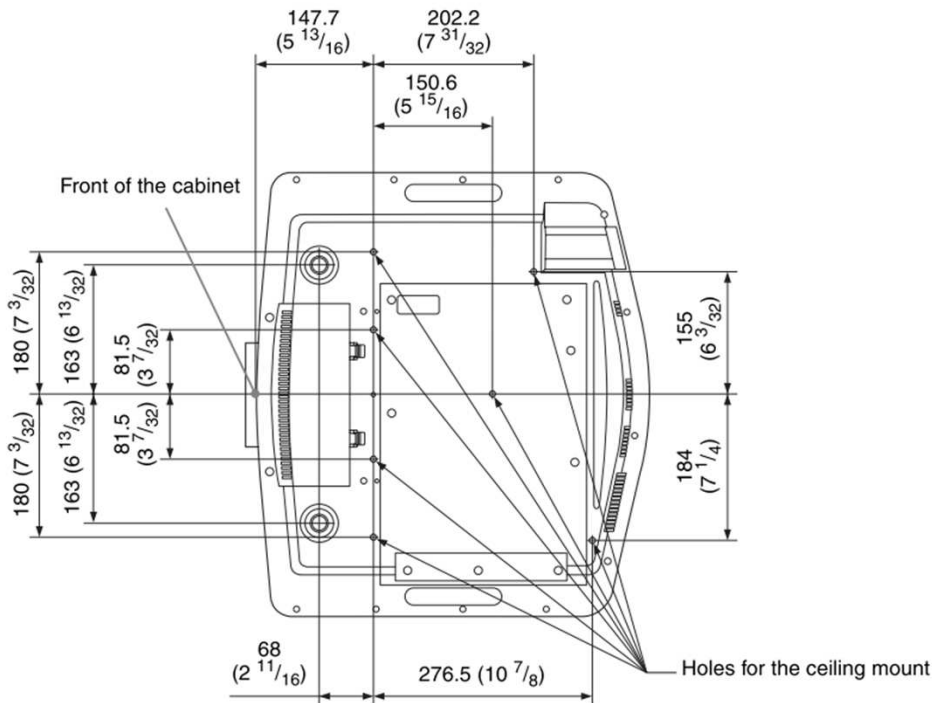

# MOUNT LOCATIONS ON SONY

The manual for your Sony projector will have a page called 'Dimensions'. Usually towards the end. On it you will find 1 of these 2 pictures. As you can see, there is a subtle difference in the mounting dimensions. The hole pattern is identical, however it is offset to the port side by 8mm on the version on the right. Our mount will accommodate your projector no matter which version your projector actually has in it.