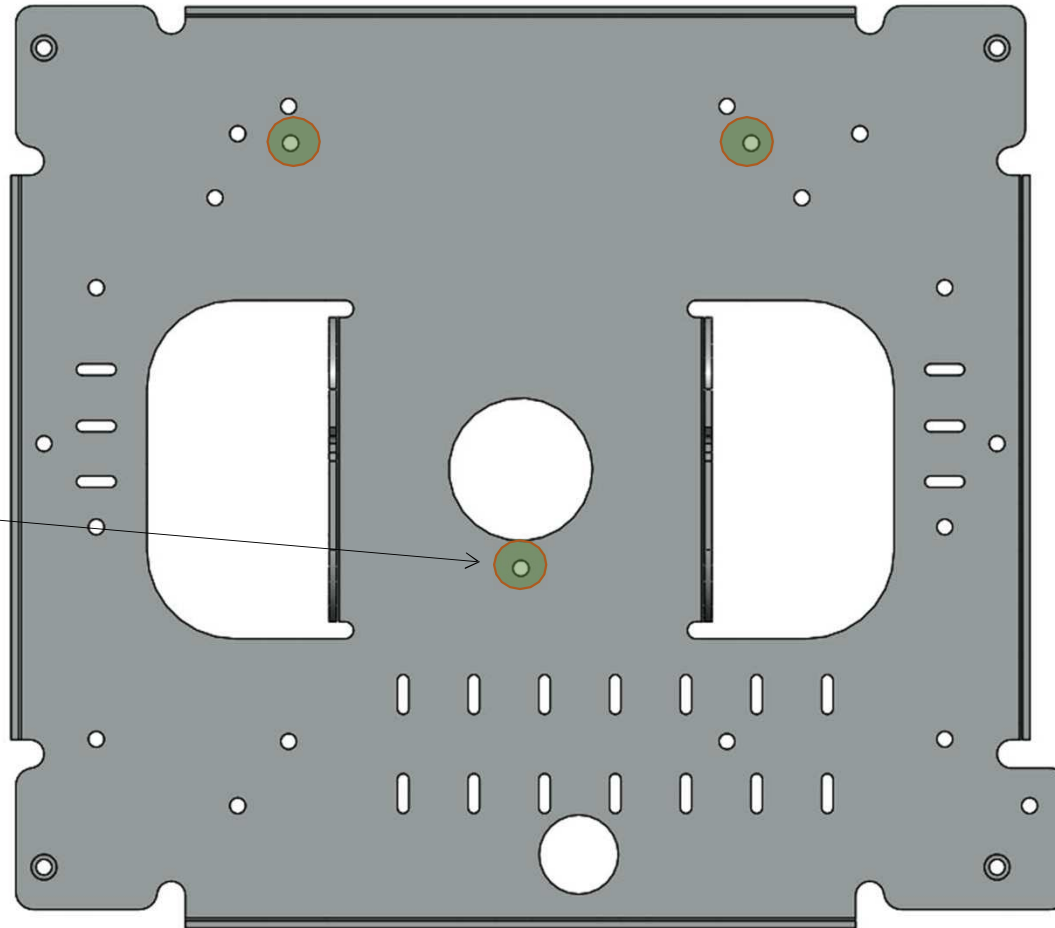

MOUNT LOCATIONS ON SONY

Front of Projector

This mount can accommodate many models of Sony projectors. Below are the mounting locations.

● Sony (3)

Sony Projector Ceiling Mount

The correct length screws, standoffs, and a wrench are included to mount your Sony projector to this mount.