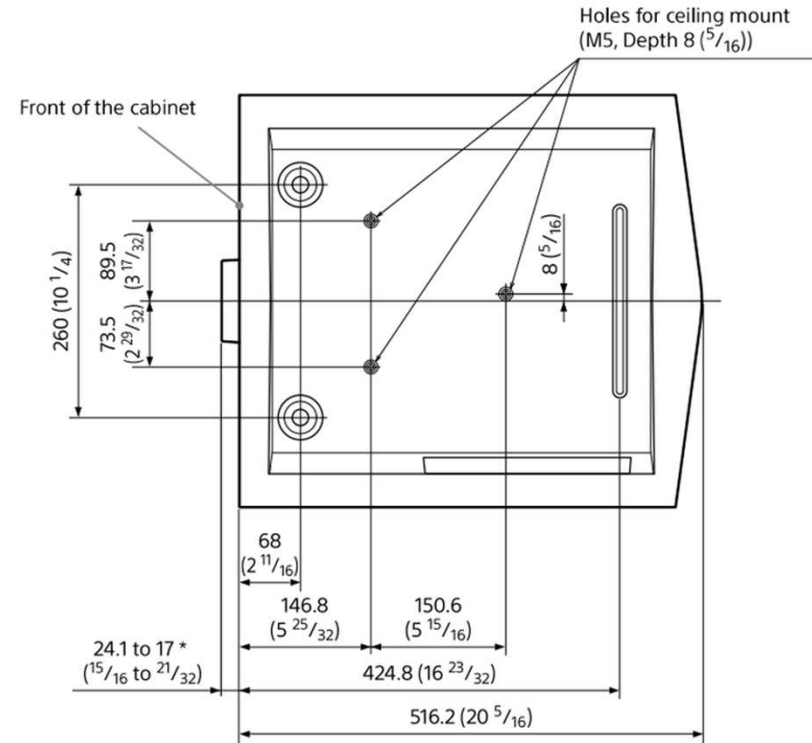

# MOUNT LOCATIONS ON SONY

The manual for your Sony projector will have a page called 'Dimensions'. Usually towards the end. On it you will find 1 of these 2 pictures. As you can see, there is a subtle difference in the mounting dimensions. The hole pattern is identical, however it is offset to the port side by 8mm on the version on the right. Our mount will accommodate your projector no matter which version your projector actually has in it.