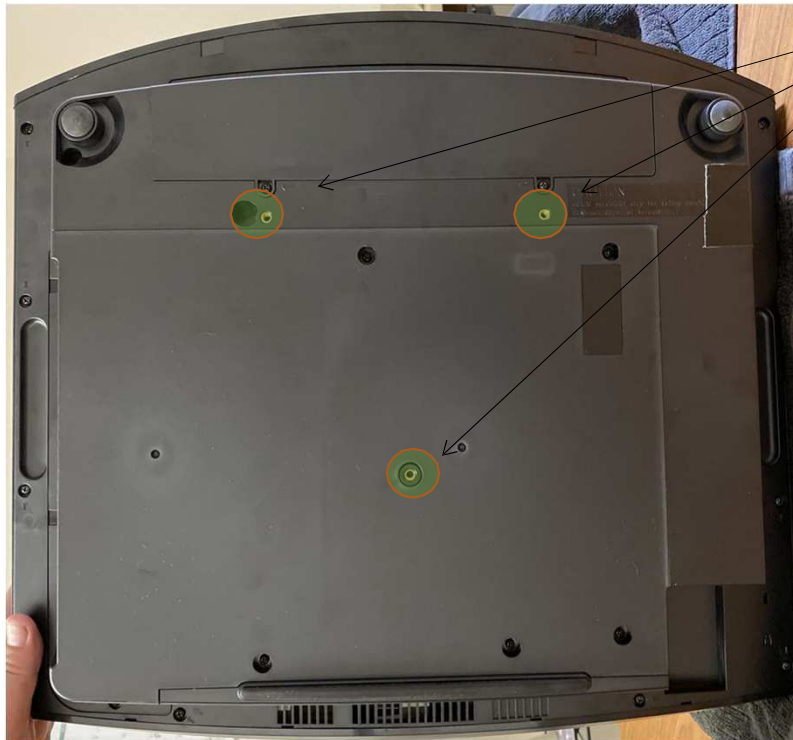

# MOUNT LOCATIONS ON SONY

The manual for your Sony projector will have a page called 'Dimensions'. Usually towards the end. On it you will find 1 of these 2 pictures. As you can see, there is a subtle difference in the mounting dimensions. The hole pattern is identical, however it is offset to the port side by 8mm on the version on the right. Our mount will accommodate your projector no matter which version your projector actually has in it.

# MOUNT LOCATIONS ON SONY

Front of Projector

This mount can accommodate many models of Sony projectors. Below are the mounting locations.

● Sony (3)

Sony Projector Ceiling Mount

The correct length screws, standoffs, and a wrench are included to mount your Sony projector to this mount.

# MOUNT LOCATIONS ON SONY

Actual Sony  
Mounting  
Locations

Sony Projector Ceiling Mount