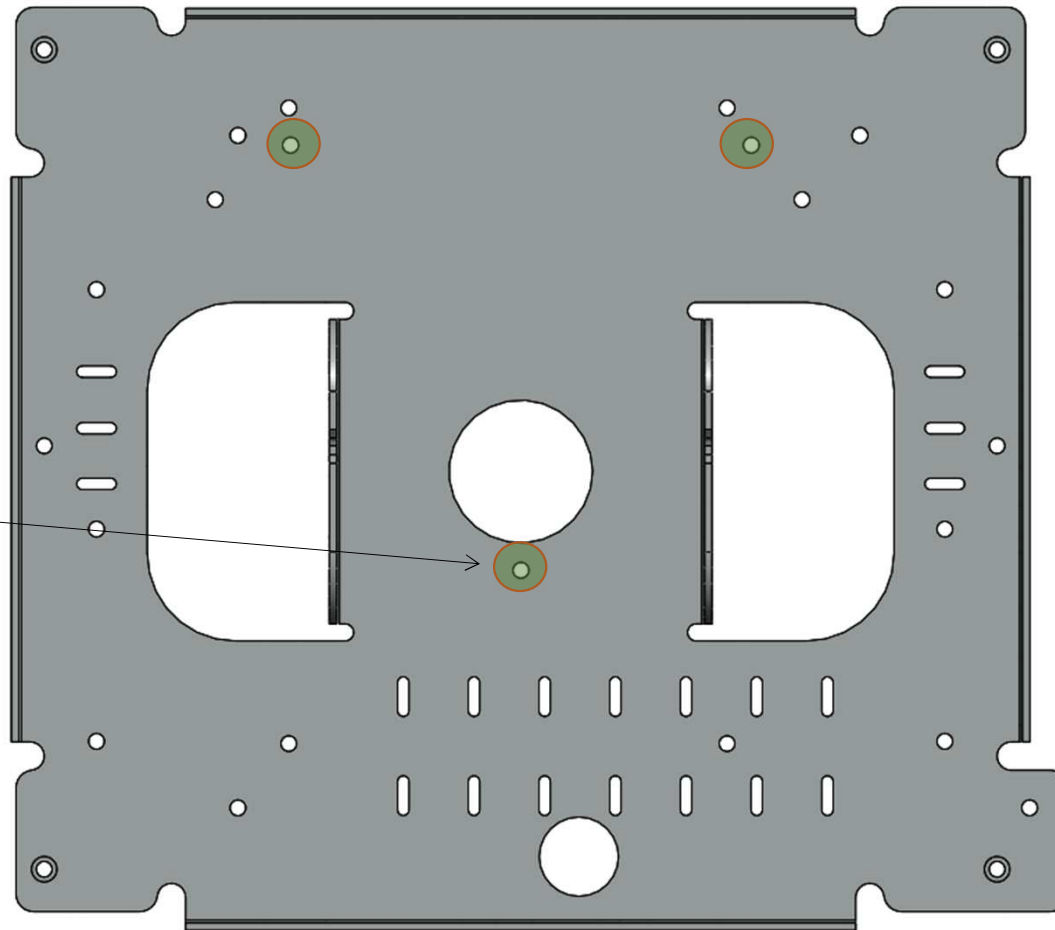

CEILING MOUNT FIT TO A SONY PROJECTOR

Compatible models

VW995, VW695. Probably more

Sony Projector Ceiling Mount

**MOUNTED AT 3 POINTS
SONY PROVIDES**

**COEXISTING WITH AN
ANAMORPHIC LENS AND MOUNT**

MOUNT LOCATIONS ON SONY

This mount can accommodate a few models of Sony projectors. Below are the mounting locations.

Front of Projector

● Sony (3)

Sony Projector Ceiling Mount

Compatible models
VW995, VW695

The above list is only a starting point and is not complete. Far too many models to test and list. Please send us a diagram of your Sony mounting hole pattern to see if we can accommodate your projector.

MOUNT LOCATIONS ON SONY

Actual Sony
Mounting
Locations

Sony Projector Ceiling Mount