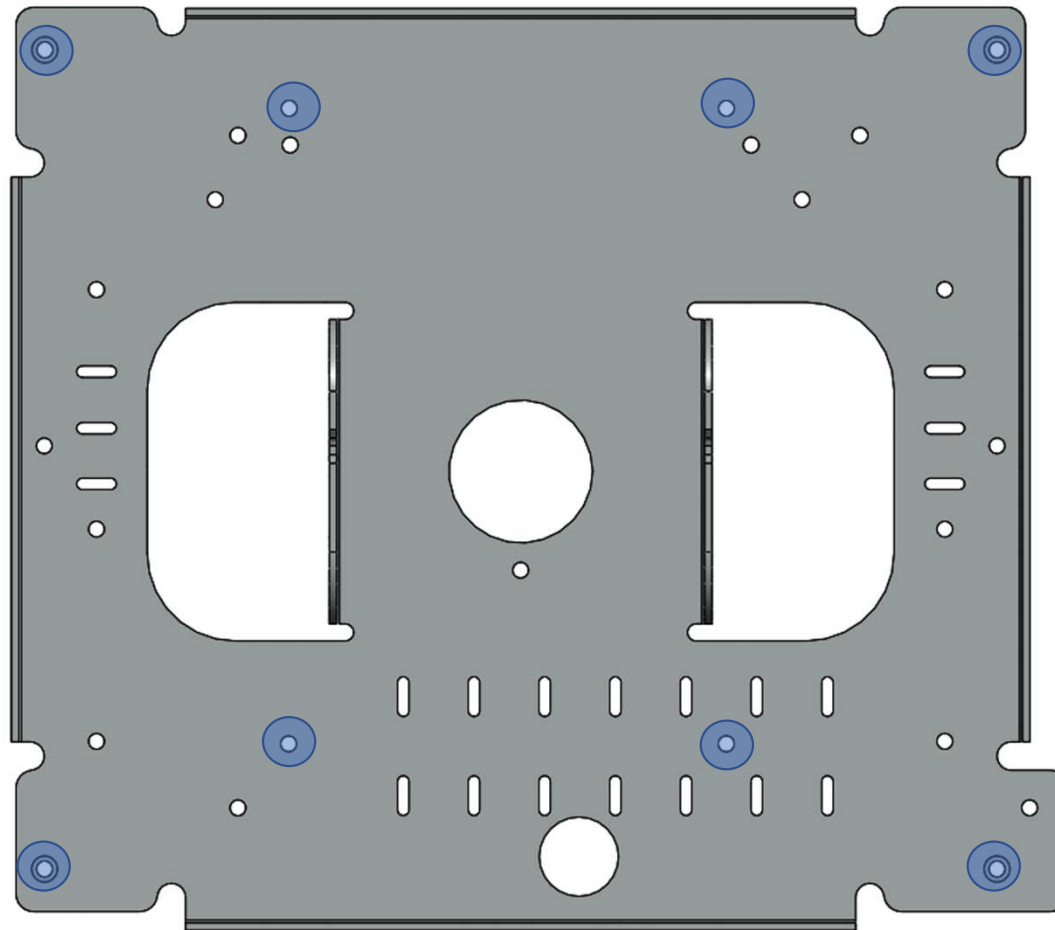

## CEILING MOUNT FIT TO A JVC PROJECTOR

**RS4100, VS3, NX, & NZ MODELS  
ALL SHARE THE SAME CHASSIS**

# MOUNTING JVC

Front of Projector

JVC (8)

Not all 8 are  
necessary, but  
available as your  
projector is heavier  
than most

JVC Projector Ceiling Mount

**MOUNT BARELY VISIBLE FROM BELOW**

JVC Projector Ceiling Mount

**MOUNTS TO THE TOP OF THIS  
RS4100 VERY EASILY**

**MOUNT BARELY VISIBLE FROM BELOW**

JVC Projector Ceiling Mount

**PLENTY OF SPACE FOR WIRES TO ROUTE  
HOWEVER YOU WANT THEM TO.**