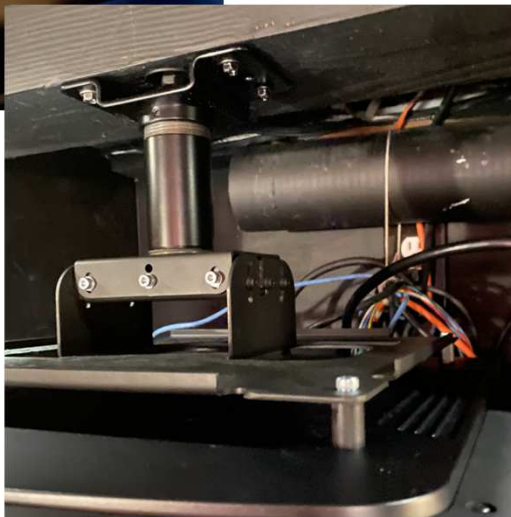

JVC RS4100 Install in a Home Theater