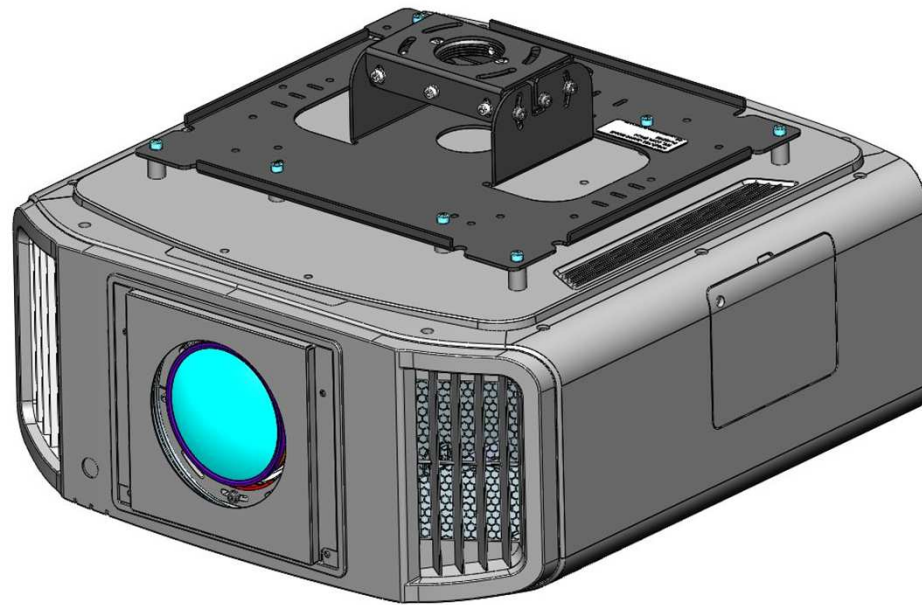

## CEILING MOUNT FIT TO A JVC PROJECTOR

**RS4100, VS3, NX, & NZ MODELS  
ALL SHARE THE SAME CHASSIS**

# MOUNTING JVC

Front of Projector

JVC (8)

Not all 8 are  
necessary, but  
available as your  
projector is heavier  
than most

JVC Projector Ceiling Mount

**MOUNT BARELY VISIBLE FROM BELOW**

JVC Projector Ceiling Mount

**MOUNTS TO THE TOP OF THIS  
RS4100 VERY EASILY**

**MOUNT BARELY VISIBLE FROM BELOW**

JVC Projector Ceiling Mount

**PLENTY OF SPACE FOR WIRES TO ROUTE  
HOWEVER YOU WANT THEM TO.**